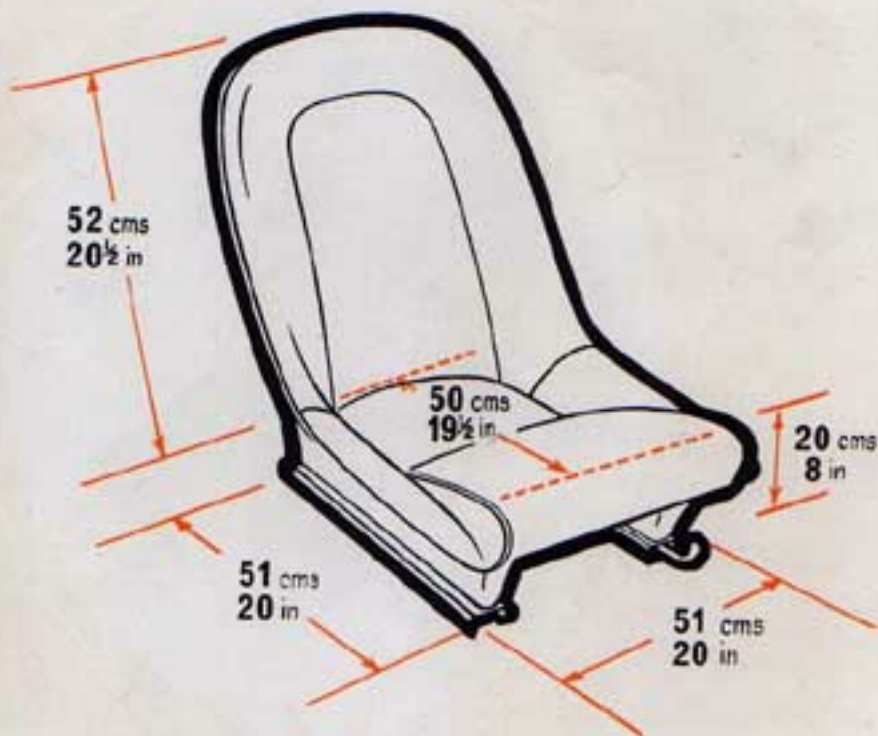

MASTERFIT

40001

Type 4

This excellent seat meets a wide need for special use. Strong and comfortable, it provides generous all round un-restricted support for all occasions. Supplied complete with adjustable floor runners. Additional base frames or special fittings, where needed.

Moulded in glass-fibre and contoured to provide correct seating position, it gives a light but immensely strong structure. This when combined with the very latest P.V.C. materials affords the ultimate in seating comfort, at low cost.

6.8 KILOS
15 LBS