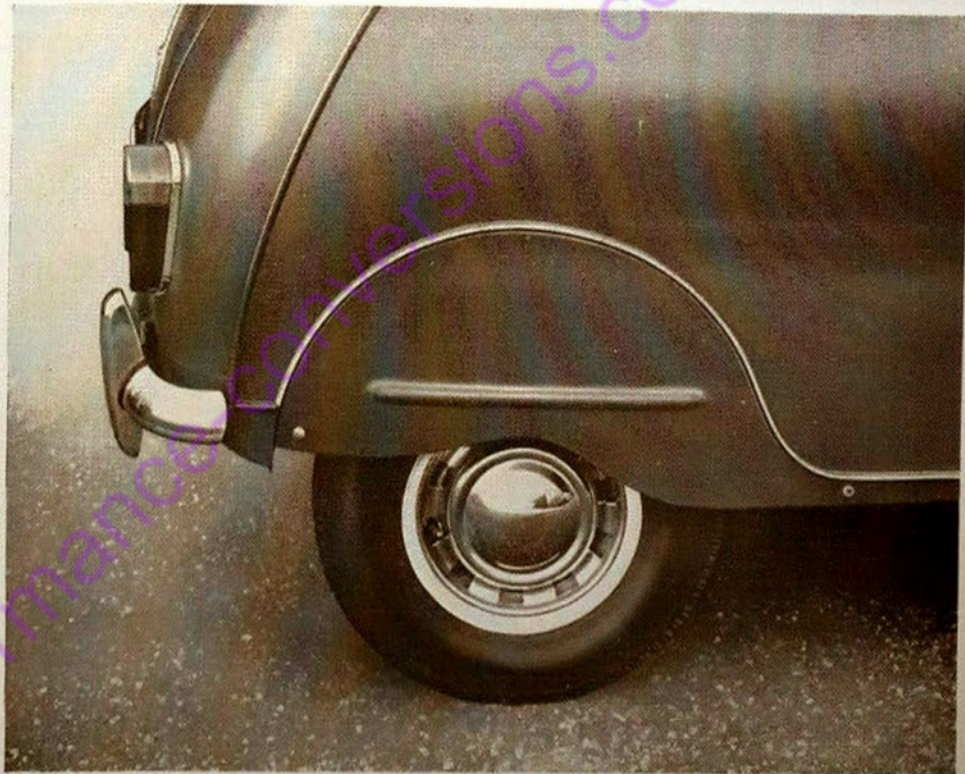

Rear Wheel Spats

These beautifully styled pressings give the Mini and Austin 7 a low sleek distinctive look, whilst being functional in keeping mud and spray down to a minimum

Simple to fit or remove. Superbly hand finished (3 undercoats and 2 finishing coats) in the following standard colours:

MINI MINOR—Clipper Blue, Cherry Red, Old English White, Fiesta Yellow, Almond Green, Smoke Grey.

AUSTIN 7— Speedwell Blue, Tartan Red, Farina Grey, Surf Blue.

RETAIL PRICE: **£4 10s. Od.** PAIR
Carriage Paid.