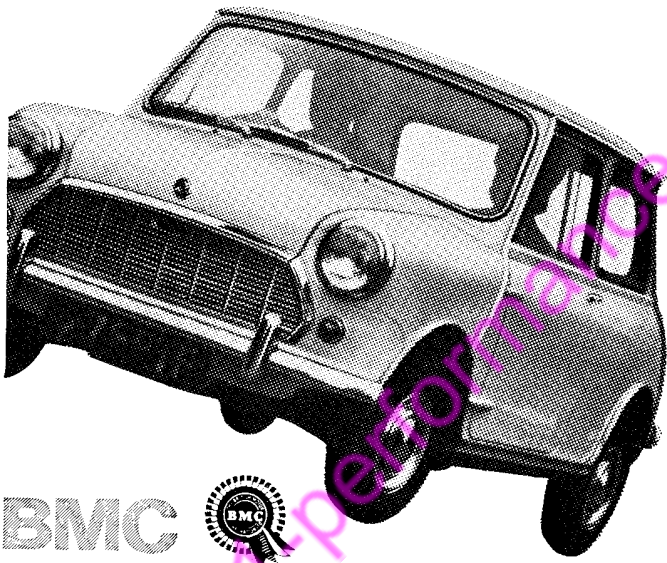

MORRIS

Extra

There's more to the latest Morris Mini Super de Luxe than its breezy new grille and restyled back. A short, quick-flip gear lever adds zip to your driving. A new 998 c.c. engine thrills with extra power. And, for only £579. 8. 7, that's not all. Find out the rest on a free test-drive!

BMC  **MORRIS MINI Mk II**
AT

DEALER'S NAME & ADDRESS

MD3Y
8" Double Column MD3Y

Also available in
4" Double Column
6" Double Column

MD 1v ✓
MD 2x

Male or female...

It's immaterial when you're test-driving one of our Morris Minis. For men, it's as zippy as a greyhound and tough as steel. For women, it turns on a sixpence, parks in less space than a couple of prams. And for everyone, it's got a choice of 850 c.c. or 998 c.c. engine, new trim inside and out, and a racy short gear-lever. Prices from £508.15.0. So come in and try one. Whatever you are.