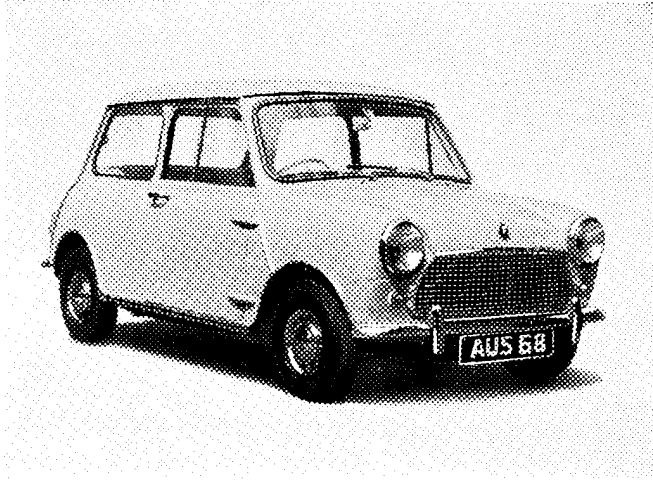

AUSTIN

Squared-up Quarter-tones

Mini Mk. II

A 342
A 343

3 $\frac{3}{8}$ " wide
5 $\frac{1}{8}$ " wide

Mini Countryman Mk. II

A 344
A 345

3 $\frac{3}{8}$ " wide
5 $\frac{1}{8}$ " wide

BMC  **MORRIS MINI Mk II**
AT

DEALER'S NAME & ADDRESS

MD3Y
8" Double Column MD3Y

Also available in
4" Double Column
6" Double Column

MD 1v ✓
MD 2x

Male or female...

It's immaterial when you're test-driving one of our Morris Minis. For men, it's as zippy as a greyhound and tough as steel. For women, it turns on a sixpence, parks in less space than a couple of prams. And for everyone, it's got a choice of 850 c.c. or 998 c.c. engine, new trim inside and out, and a racy short gear-lever. Prices from £508.15.0. So come in and try one. Whatever you are.