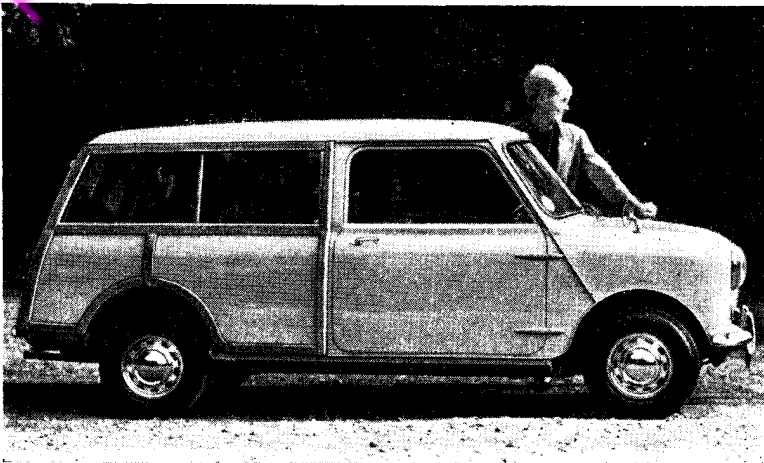

MINI TRAVELLER MK. II

MD 51

Double Column