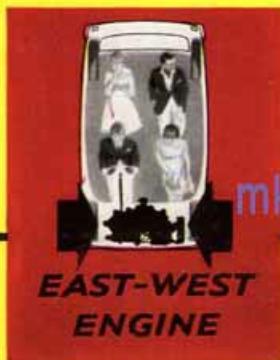

**More room
in less
space**

mk1-performance-conversions.co.uk

The Revolutionary
"QUALITY FIRST"

MORRIS

Mini-Minor

It's Wizardry on Wheels all right—bringing new magic into motoring and leaving you with money to spare. The Morris Mini-Minor, with its 850-c.c. transverse 'East-West' engine, is only 10 ft. (3.05 m.) long. But it gives you unbelievable comfort and the luggage space of a limousine.